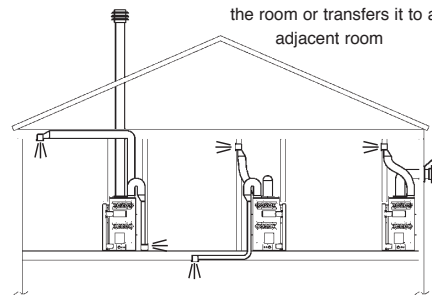

FIND A TOWN & COUNTRY FIREPLACE RETAILER AT www.townandcountryfireplaces.net/showroom

ARCHITECT, DESIGNER AND BUILDER RESOURCES AT www.townandcountryfireplaces.net

OR EMAIL sales@townandcountryfireplaces.net

TOWN & COUNTRY
FIREPLACES™