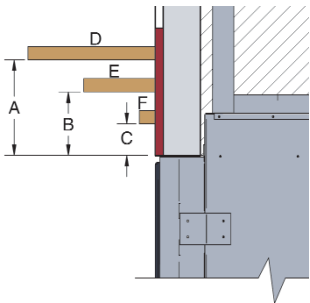

TOWN & COUNTRY FIREPLACES

See-Thru

MANTEL CLEARANCES

REF.	* MANTEL CLEARANCE	REF.	** MANTEL DEPTH
A	9"	D	12"
B	6"	E	6 3/4"
C	3"	F	1 1/2"