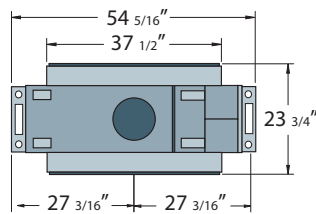

APPLIANCE DIMENSIONS