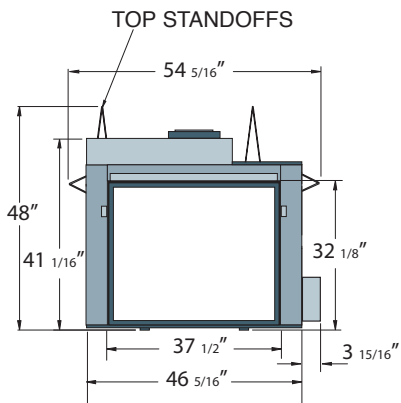

APPLIANCE DIMENSIONS