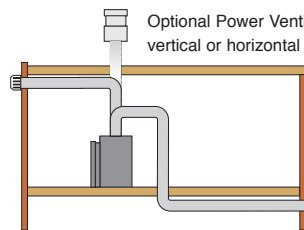

Optional Power Venting allows up to 66' vertical or horizontal runs with up to six 90° elbows, including runs up to 3' below the unit.

OPTIONAL REMOTE HEAT KIT

Optional Remote Heat Kit, with Variable-Speed Fan, controls heat flow from your Town & Country Fireplace to the room or transfers it to an adjacent room