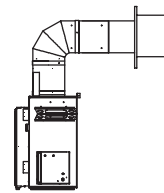

TOWN & COUNTRY POWER VENT