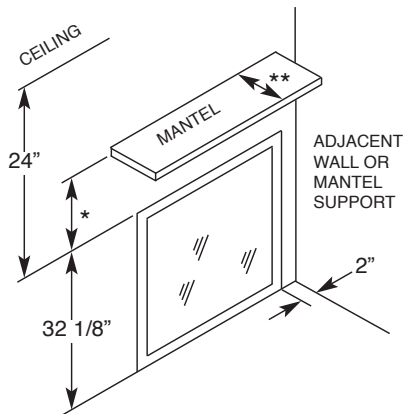

Canada		BTU INPUT	NG	LP
ENERGUIDE	Look for the EnerGuide Gas Fireplace Energy Efficiency Rating in this brochure Based on CSA P.4.1-02	HIGH	61,000	61,000
		LOW	46,200	46,200
		EnerGuide Rating	36.45%	36.45%