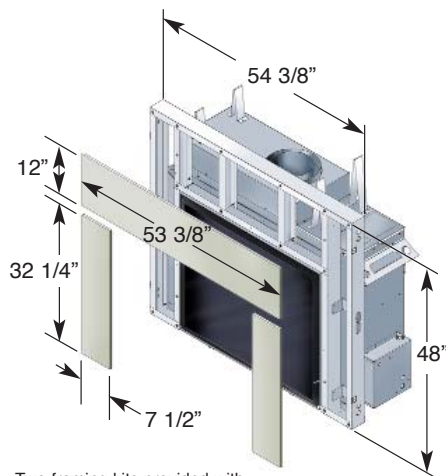

Two framing kits provided with each See-Thru fireplace.

Town & Country's comprehensive Warranty assures you of a lifetime of warmth and pleasure

TOWN & COUNTRY VENTING

Roof or wall termination up to 68'

(See Instruction Manual for rise/run combinations)