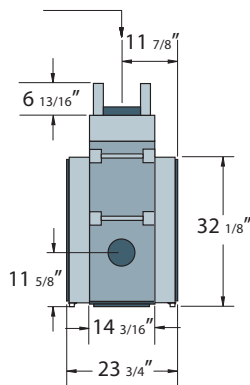

CENTER OF FLUE OUTLET

FRAMING KIT DIMENSIONS